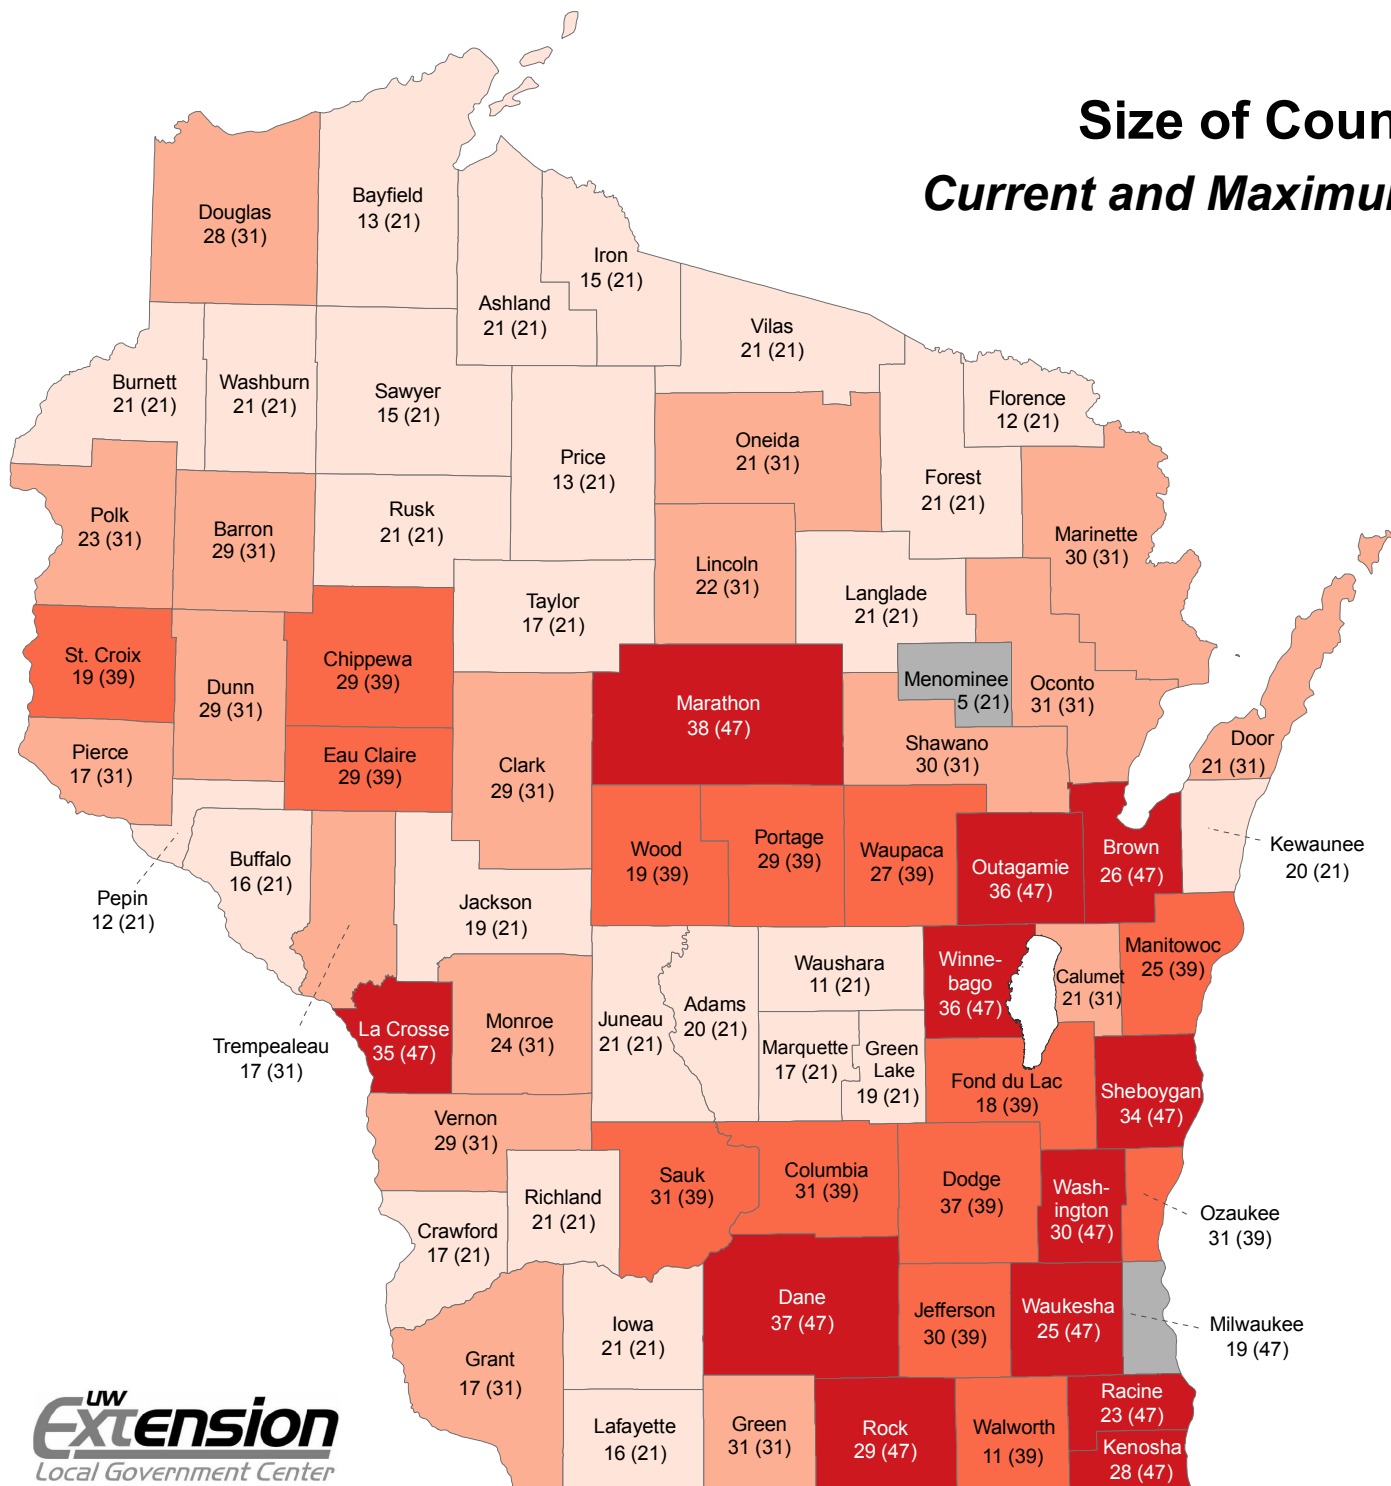

# Size of County Board

## Current and Maximum Allowable Size

### County Population Category

- Less than 25,000
- 25,000 to 49,999
- 50,000 to 99,999
- 100,000 to 500,000
- Special Exception